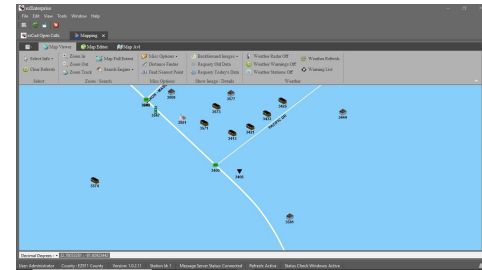

Enterprise Platform for Public Safety

Dispatch...Simplified

- Computer Aided Dispatch
- Integrated or Standalone Mapping
- Mobile CAD / AVL
- CADViewer - View only via Browser
- CADAnywhere - Live CAD via Browser

ez911inc.com

BROWSER ACCESS

ezEnterprise CADViewer is our newest view only addition to the growing list of products we are providing for Public Safety. With the addition of our new CADViewer for Smartphones and Tablets, administrators, remote and field resources can easily track current calls for service.

Integrated Computer Aided Dispatch and Mapping Suite

ezEnterpriseCAD™ Computer Aided Dispatch is an innovative multi-user, multi-agency Enterprise Dispatch software solution for small to mid-size Police, Fire and EMS agencies. Built with Microsoft®.NET and SQL Server technology and packaged with a Stratus Fault Tolerant Platform or optional Server-less design. ezEnterprise CAD simplifies the Emergency Response record keeping and reporting process. Simple, Redundant and Secure. With ezEnterpriseCAD and its powerful line of integrated products, communications professionals have the ability to perform multiple, integrated tasks with one high-performance system. Backed by 16 years of development, ez911 continues to meet the demanding needs of PSAPs, law enforcement, Fire/EMS personnel, and other public safety professionals. Like every component of the ez911 Solution Suite, our Computer Aided Dispatch was developed to be easy to use and easy to learn. In fact, the best way to learn any aspect of ezEnterprise is to just use it. Many users learn the basics of CAD in a matter of minutes.

ezEnterprise Mapping™ is an in-house developed Mapping Display product perfectly integrated with our Market Leading CAD application or as a stand alone Mapped ALI integrated with any 3rd Party CAD or NG9-1-1 system. It is easy to implement and is designed to meet the demanding requirements of critical emergency response GIS. This software brings addressing, mapping, editing, and geographic data desktop display together to provide your agency, a faster and more accurate emergency response. Our MapBuilder and Editor add-ons are the perfect GIS suite for Public Safety.

SERVICES AVAILABLE

- Technical Support, 7x24x365
- Installation and Setup
- Map Maintenance Service
- System Monitoring
- Application Support
- Hardware Support
- Software Warranty