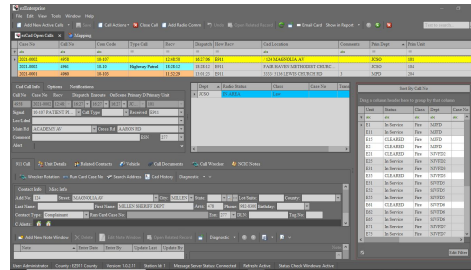

Enterprise Platform for Public Safety

Dispatch...Simplified

- Computer Aided Dispatch
- Integrated or Standalone Mapping
- Mobile CAD / AVL
- CADViewer - View only via Browser
- CADAnywhere - Live CAD via Browser

ez911inc.com

BROWSER ACCESS

ezEnterprise CADViewer is our newest view only addition to the growing list of products we are providing for Public Safety. With the addition of our new CADViewer for Smartphones and Tablets, administrators, remote and field resources can easily track current calls for service.

Integrated Computer Aided Dispatch and Mapping Suite

ezEnterpriseCAD™ Computer Aided Dispatch is an innovative multi-user, multi-agency Enterprise Dispatch software solution for small to mid-size Police, Fire and EMS agencies. Built with Microsoft®.NET and SQL Server technology and packaged with a Stratus Fault Tolerant Platform or optional Server-less design. ezEnterprise CAD simplifies the Emergency Response record keeping and reporting process. Simple, Redundant and Secure. With ezEnterpriseCAD and its powerful line of integrated products, communications professionals have the ability to perform multiple, integrated tasks with one high-performance system. Backed by 16 years of development, ez911 continues to meet the demanding needs of PSAPs, law enforcement, Fire/EMS personnel, and other public safety professionals. Like every component of the ez911 Solution Suite, our Computer Aided Dispatch was developed to be easy to use and easy to learn. In fact, the best way to learn any aspect of ezEnterprise is to just use it. Many users learn the basics of CAD in a matter of minutes.

ezEnterprise Mapping™ is an in-house developed Mapping Display product perfectly integrated with our Market Leading CAD application or as a stand alone Mapped ALI integrated with any 3rd Party CAD or NG9-1-1 system. It is easy to implement and is designed to meet the demanding requirements of critical emergency response GIS. This software brings addressing, mapping, editing, and geographic data desktop display together to provide your agency, a faster and more accurate emergency response. Our MapBuilder and Editor add-ons are the perfect GIS suite for Public Safety.

SERVICES AVAILABLE

- Technical Support, 7x24x365
- Installation and Setup
- Map Maintenance Service
- System Monitoring
- Application Support
- Hardware Support
- Software Warranty